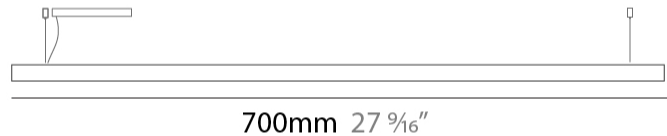

LED60 SUSPENSION

D71015- -

base number
Color   Finish
Temperature   Options

1. To build a product code in our configurator select the specify button on the base model # product page
2. To build a manual product code on this datasheet choose from the options listed below in blue font and add the suffix to the base model #

GENERAL

Series: Woodlin
Subseries: LED60
Brand: Tunto
Division: Design
Mounting Type: Suspension
Mounting Location: Ceiling
Subcategory: Profile

PHYSICAL

Shape: Rectangle
Length (mm): 700
Length (in): 27 ⁹/₁₆
Width (mm): 60
Width (in): 2 ³/₈
Height (mm): 60
Height (in): 2 ³/₈
Max. Overall Height (mm): 2060
Max. Overall Height (in): 81 ¹/₈
Light Distribution: Direct
Diffuser: Opal
Fixture Finish: [WAL / ASH / OAK / BLK / WHI](#)
Fixture Material: Wood
Cable Details: 2000mm / 78 3/4"

ELECTRICAL

Lamp Type: LED
Input Wattage (W): 29
Total Output Wattage (W): 25.3
Dimming: Tri-Mode (Non-Dimming and Phase Dimming (120Vac only) and 0-10V Dimming)
Driver Included: Yes
Driver Location: Integrated
Driver Type: Constant Current - Universal
Driver Class: Class 2
Input Voltage (V): 120 - 277
Constant Current (MA): 700

LED

Color Temperature (°K): [2700 / 3000 / 4000](#)
Max. Delivered Lumen (lm): 2180
CRI: >93 CRI
Lamp Life (hrs): 50000

OPTICAL

RATINGS AND CERTIFICATIONS

Certified By: Certified for North American Standards
IP rating: IP20

PROJECT
TYPE
SPECIFIER
QUANTITY
DATE