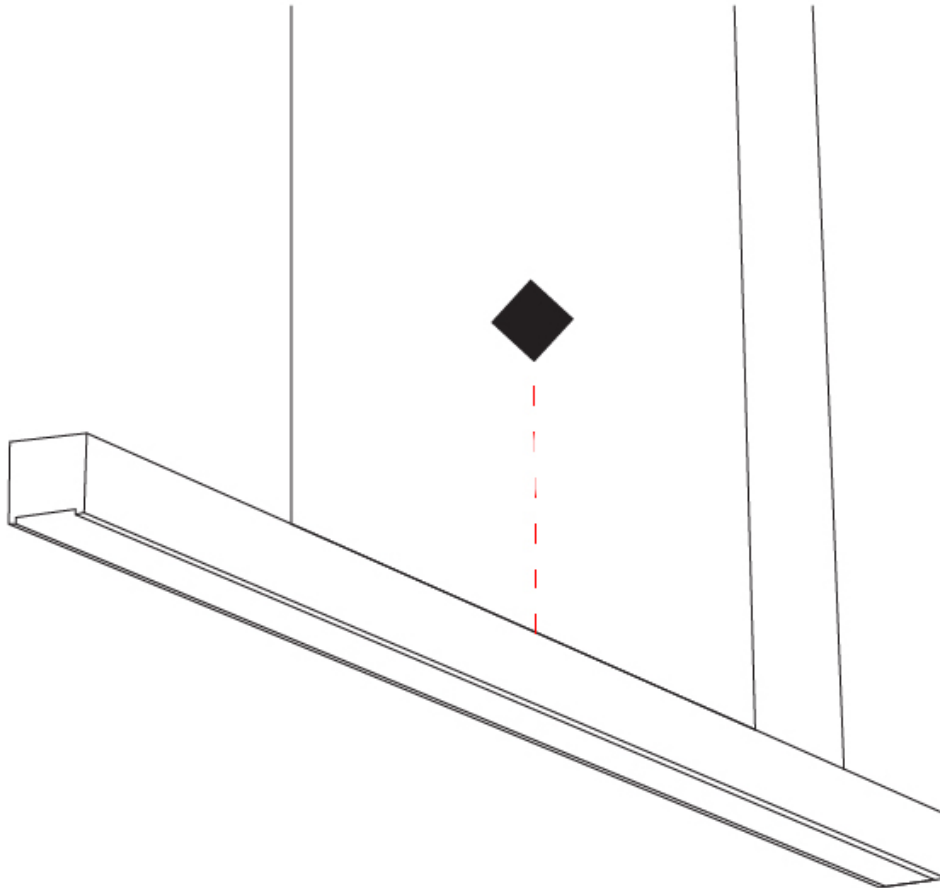

LED60 SUSPENSION

D71015-

PROJECT	_____
TYPE	_____
SPECIFIER	_____
QUANTITY	_____
DATE	_____